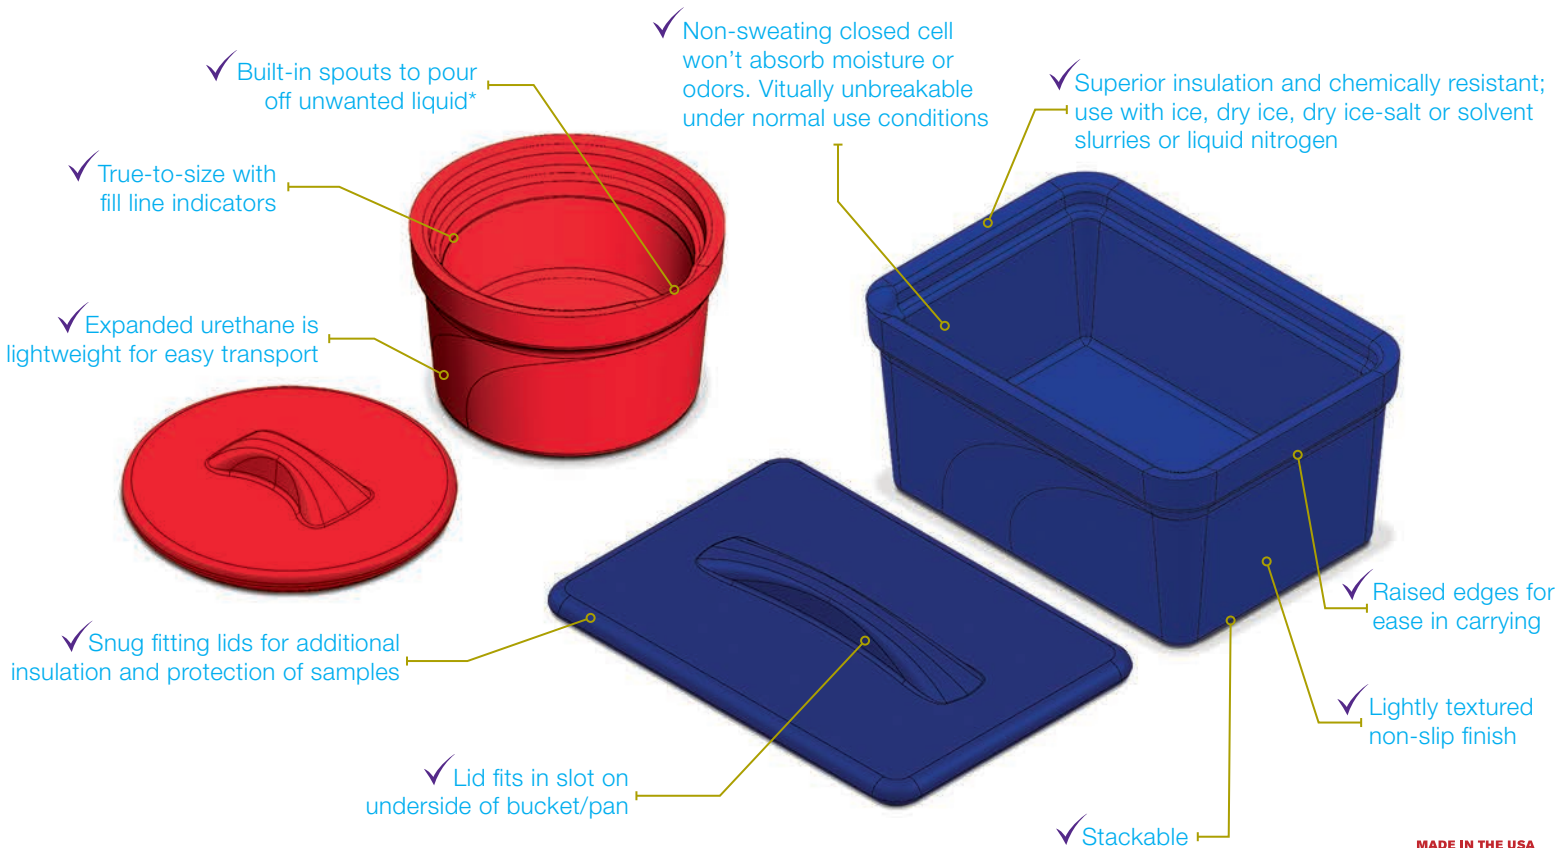

Fashion Changes but Style Endures!

– Coco Chanel

Introducing

Magic Touch™ 2

Classic good sense brought Magic Touch to every lab;
New must-have benefits will keep it there.

Four Colors: Ebony, True Blue, Cherry Red, Emerald Green

Features apply to all buckets and pans
*1.0L Ice Pans do not have pouring spout

Largest Selection of Sizes and Colors!

Magic Touch™ 2 Ordering Information

Individually Packaged

Catalog No.	Description
Lab Ice Buckets	
M16807-2001	Blue, 2.5L Ice Bucket w/Lid
M16807-2002	Black, 2.5L Ice Bucket w/Lid
M16807-2003	Red, 2.5L Ice Bucket w/Lid
M16807-2004	Green, 2.5L Ice Bucket w/Lid
M16807-4001	Blue, 4.0L Ice Bucket w/Lid
M16807-4002	Black, 4.0L Ice Bucket w/Lid
M16807-4003	Red, 4.0L Ice Bucket w/Lid
M16807-4004	Green, 4.0L Ice Bucket w/Lid
Lab Ice Pans	
M16807-1101	Blue, 1.0L Mini Ice Pan w/ Lid
M16807-1102	Black, 1.0L Mini Ice Pan w/Lid
M16807-1103	Red, 1.0L Mini Ice Pan w/Lid
M16807-1104	Green, 1.0L Mini Ice Pan w/Lid
M16807-4101	Blue, 4.0L Midi Ice Pan w/ Lid
M16807-4102	Black, 4.0L Midi Ice Pan w/ Lid
M16807-4103	Red, 4.0L Midi Ice Pan w/ Lid
M16807-4104	Green, 4.0L Midi Ice Pan w/ Lid
M16807-9901	Blue, 9.0L Maxi Ice Pan w/o Lid
M16807-9902	Black, 9.0L Maxi Ice Pan w/o Lid
M16807-9903	Red, 9.0L Maxi Ice Pan w/o Lid
M16807-9904	Green, 9.0L Maxi Ice Pan w/o Lid
M16807-9101	Blue, 9.0L Maxi Ice Pan w/ Lid
M16807-9102	Black, 9.0L Maxi Ice Pan w/ Lid
M16807-9103	Red, 9.0L Maxi Ice Pan w/ Lid
M16807-9104	Green, 9.0L Maxi Ice Pan w/ Lid

Magic Touch 2 Dimensions

Overall Dimensions (Inches)			Overall Dimensions (Inches)			
Ice Buckets	Diameter	Height	Ice Pans	Length	Width	Height
2.5L Bucket	10.56	6.44	1L Mini Pan	7.20	7.20	4.57
With Lid	10.56	7.06	With Lid	7.20	7.20	5.30
4L bucket	10.56	8.33	4L Midi Pan	11.95	9.01	7.88
With Lid	10.56	8.93	With Lid	11.95	9.01	8.57
			9L Maxi Pan	16.54	11.91	7.88
			With Lid	16.54	11.91	8.56

Four Colors: Ebony, True Blue, Cherry Red, Emerald Green